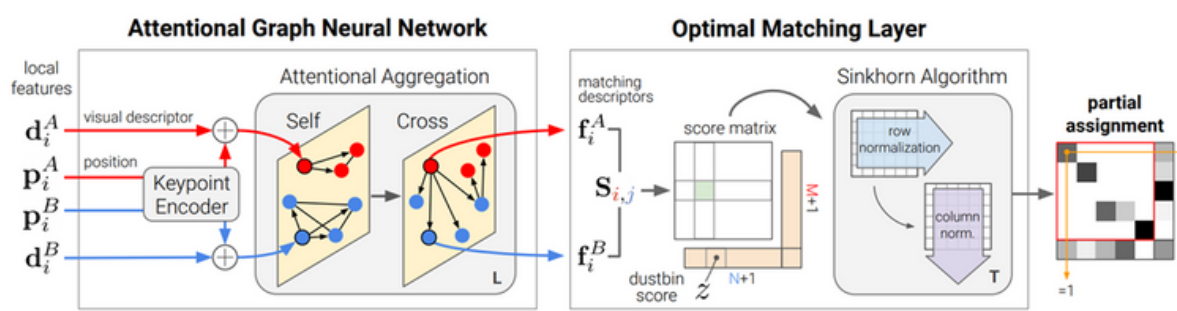

HABITAT LABS

INDEIVIDUAL

IDENTIFICATION

Super Glue

Technology